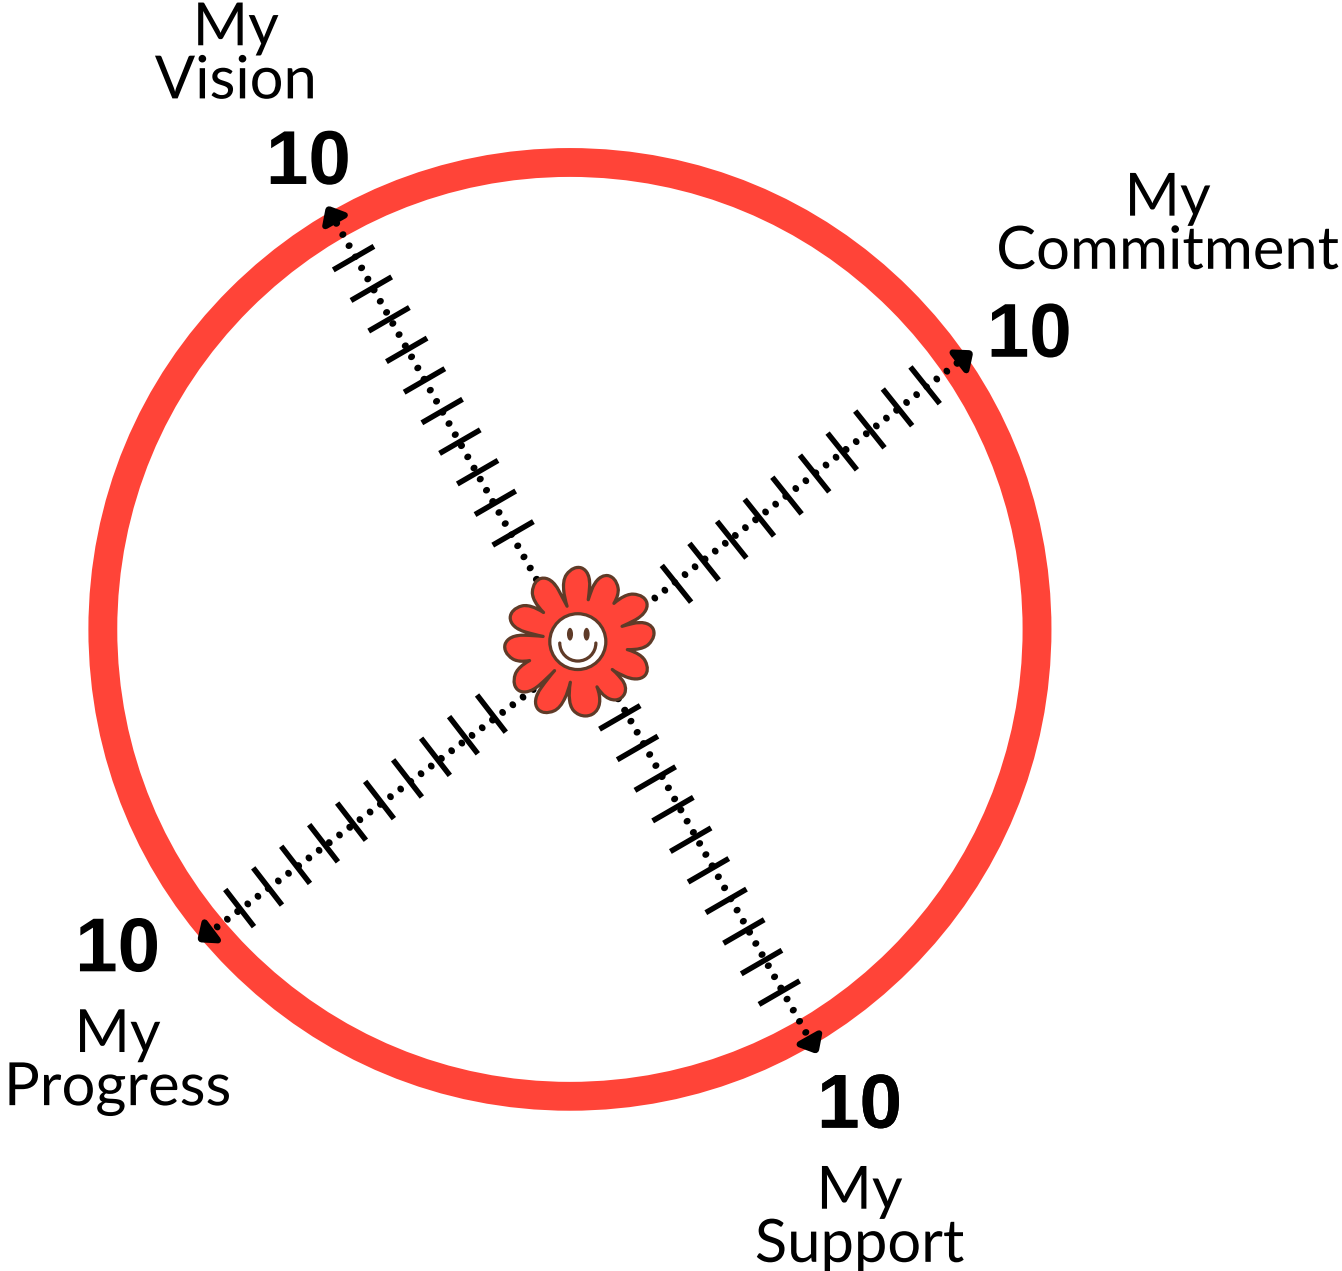

FULL PAGE WHEELS (B4)

You may want to simply put your wheels on ONE PAGE so that your client can easily complete all their check-ins on the one wheel ...this template will print out to one A4 page size.

They can print it out and keep it on the wall!

You can send them to your client as a pdf and/or post a png of the wheel in telegram (or wherever) when you want them to check in.

the wisdom playground

VISION WHEEL