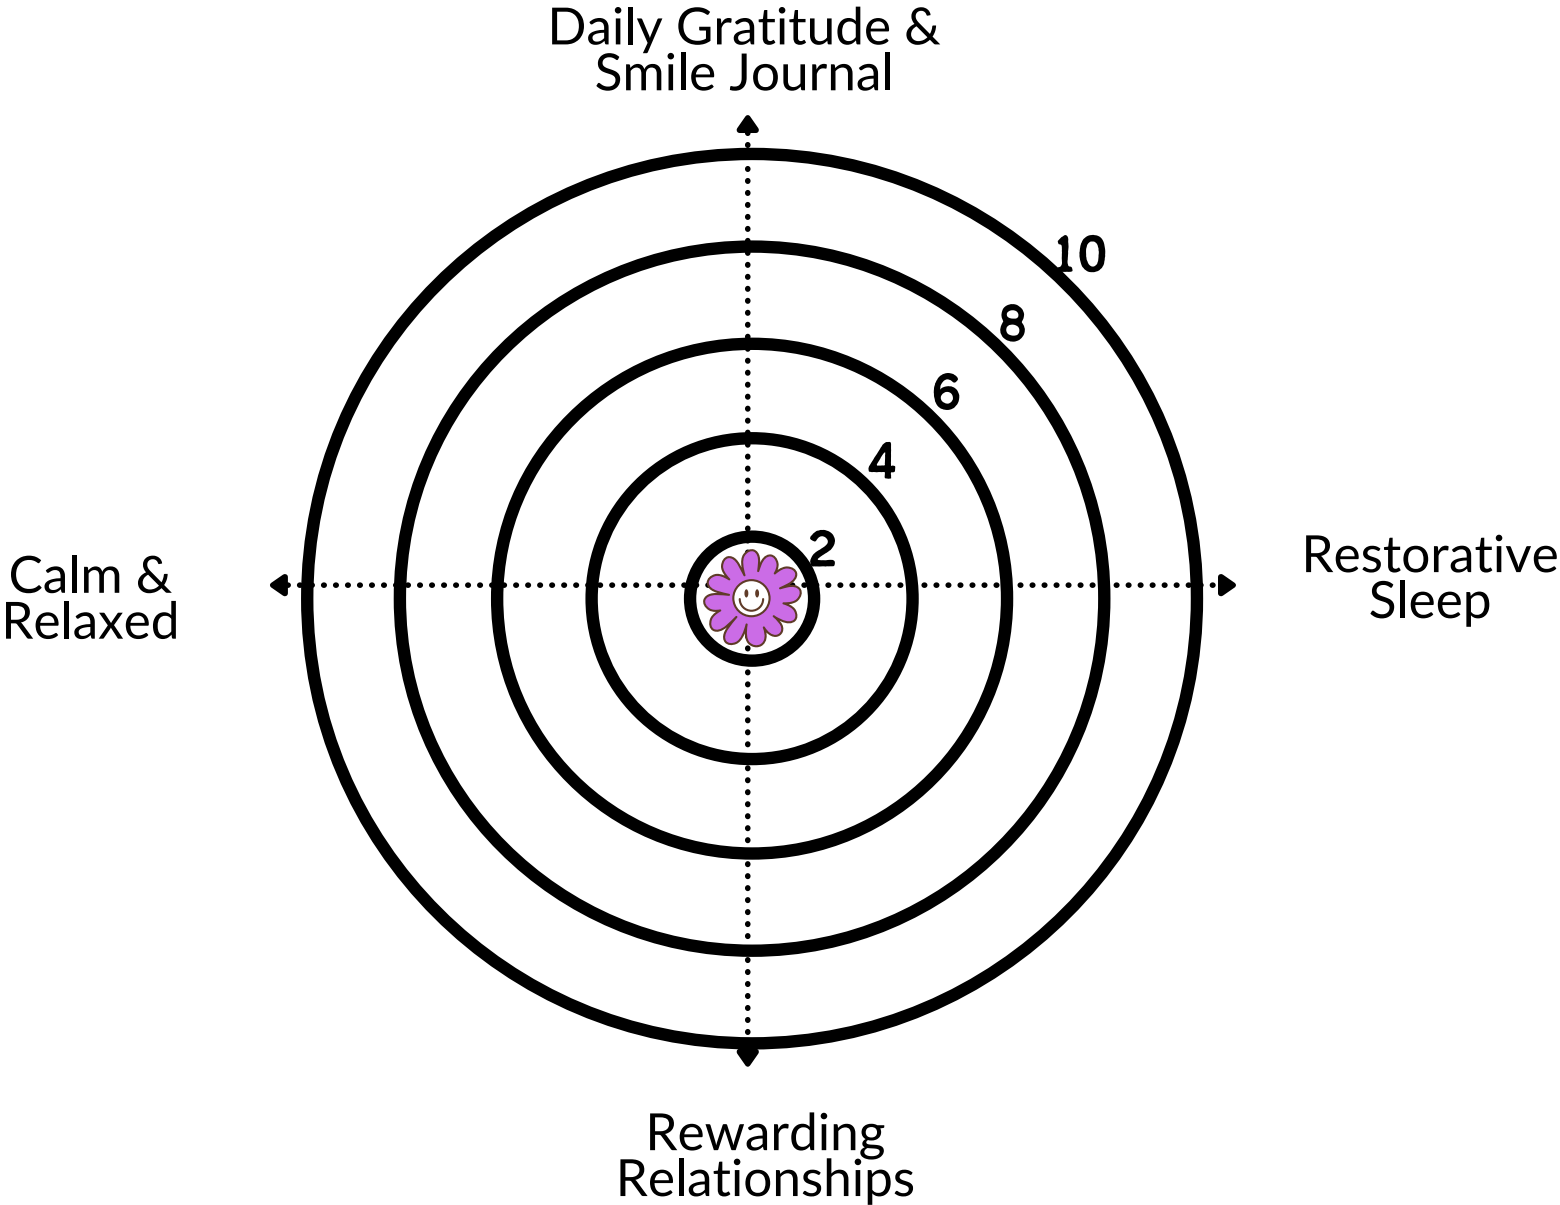

GOOD VIBRATIONS WHEEL

Michelle Clifton *Sonic Bowls*